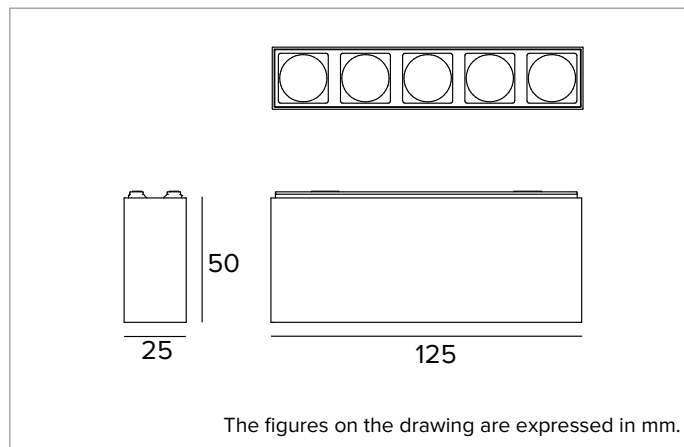

SOURCE

Hugh efficiency Ra90 LED Emitter.

Energy efficiency class: F

Nominal power: 7,3W

Nominal flux: 621lm

Colour rendering index: 90

Rf: 87.6

Rg: 103.9

CCT nominal: 2700K

SDCM: 2

Lifetime (L80/B10): >50000h tq +25°C

ILLUMINOTECHNICAL CHARACTERISTICS

The flood optical system has an acrylic lens and a black polycarbonate frame. The light is suitable for installation in work environments UGR<19 (EN12464-1).

Optic: LENS

Beam angles: FL

Optical efficiency: 75%

Fixture flux: 465lm

Luminous efficacy: 56lm/W

Photobiological safety: Compliant with RG1 low risk group

MECHANICAL CHARACTERISTICS

Black painted die-cast aluminium body. Multiple fixed light, 125x25mm.

Colour and finish: Deep black

Dimensions: 25x125mm

Weight: 0.13Kg

Version: 5X STANDARD

Degree of protection: IP20

ELECTRICAL CHARACTERISTICS

Fixture Power: 8W

Power supply: 48Vdc

Insulation Class: CLASS 3

Class F: YES

Ambient temperature: 0°C / +25°C

INSTALLATION

Extremely rapid, versatile and simple mechanical and electrical coupling system using magnets which support the fixture on the Power Track and feed power inside the fixture on all versions.

NOTES

110-277Vac version available on request.

WARRANTY

5 years.

Due to the technological evolution of the electronic components, the data provided may be updated, and as such, confirmation must be requested during the order process.

Luminous flux and power supply have +/-10% tolerances with respect to the indicated value. tq +25°C (CIE 121).

We reserve the right to make technical changes.

Targetti Sankey S.r.l.
Via Pratese, 164
50145 Firenze - Italy
Tel: +39 055 37911
targetti.com
targetti@targetti.com

CCIAA Firenze
Share Capital:
€ 500.000,00
VAT N. (IT):
01537660480
R.E.A.: FI-275656

TARGETTI